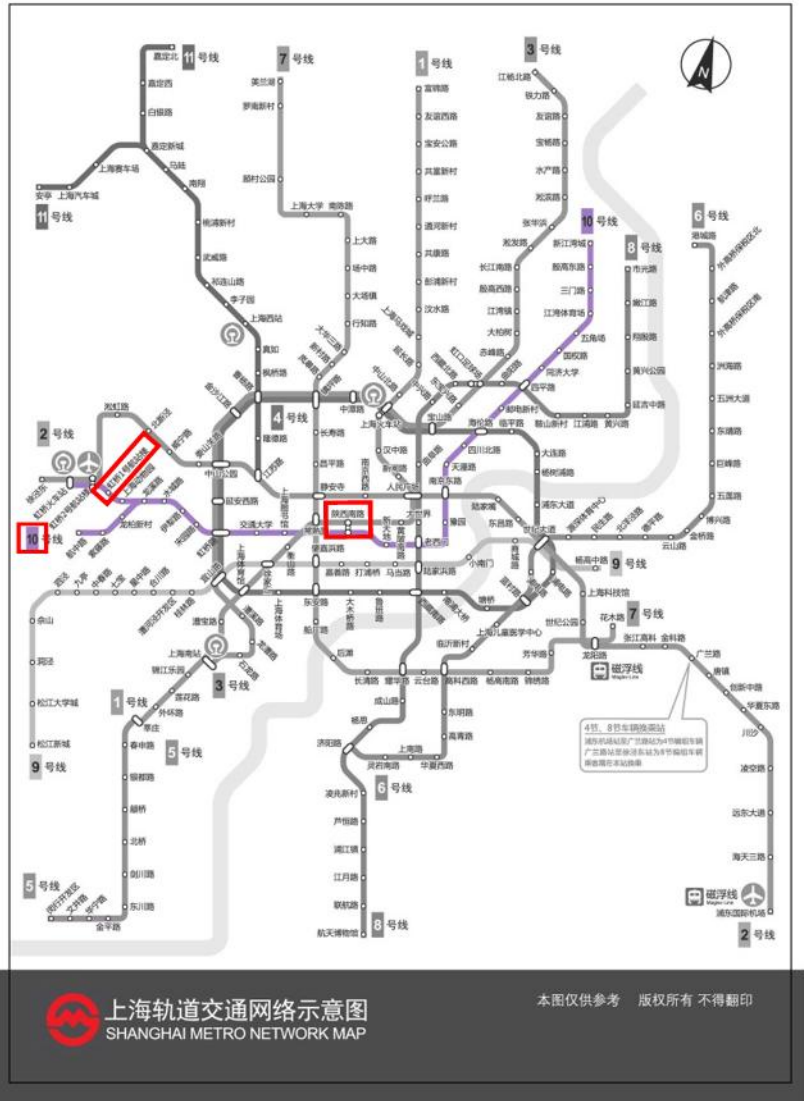

**Transportation Guide for taking Metro
from Hongqiao Int'l Airport to City Hotel Shanghai**

Fare: RMB 4

Directions

1. Taking "Line 10" at Hongqiao Airport Terminal 1 →
→ **Station: "South Shaanxi Road"**

- Xinjiangwancheng
- East Yingao Road
- Sanmen Road
- Jiangwan Stadium
- Wujiaochang
- Guoquan Road
- Tongji University
- Siping Road
- Youdian Xincun
- Hailun Road
- North Sichuan Road
- Tiantong Road
- East Nanjing Road
- Yuyuan Garden
- Laoximen
- Xintiandi
- South Shaanxi Road**
- Shanghai Library
- Jiaotong University
- Hongqiao Road
- Songyuan Road
- Yili Road
- Shuicheng Road
- Longxi Road
- Shanghai Zoo
- Hongqiao Airport Terminal 1**
- Longbai Xincun
- Ziteng Road
- Hangzhong Road

2. Taking "Exit 2" at the Station: "South Shaanxi Road"

Leadership in Context 境脈下的領導

P.T.O.

T. (+852) 2948 6257 or 9759 1649 (Hong Kong)
(+86) 1860 1749 188 (Shanghai: March 8-12, 2013)

E. apcl@ied.edu.hk

Directions

3. Walking for 5-8 minutes to the City Hotel Shanghai

城市酒店(上海)
上海市陝西南路5-7号

邮编:200020 电话:86 (21)6255-1133

City Hotel Shanghai, No.5-7 South Shaanxi Road Shanghai, PRC

Code:200020 (Tel:86 (21)6255-1133)